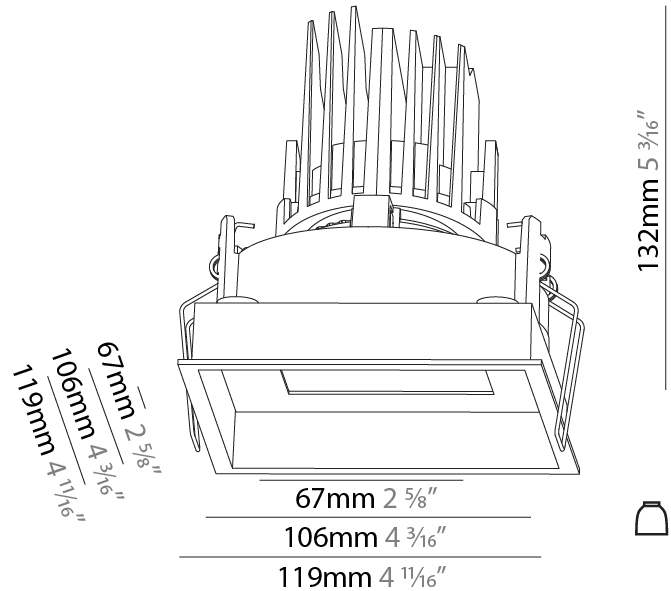

GENERAL

Series: Bioniq
Subseries: Bioniq Square Adjustable Comfort
Brand: Prolight
Division: Architectural
Mounting Type: Recessed
Mounting Location: Ceiling
Subcategory: Downlight

PHYSICAL

Shape: Square
Length (mm): 119
Length (in): 4 11/16
Width (mm): 119
Width (in): 4 11/16
Depth (mm): 132
Depth (in): 5 3/16
Ceiling Thickness (mm): 10 / 12.5 / 15
Ceiling Thickness (in): 3/8 or 1/2 or 9/16
Min. Recessing Depth (mm): 150
Min. Recessing Depth (in): 5 7/8
Light Distribution: Adjustable / Downlight
Weight (kg): 0.607
Weight (lbs): 1.34
Fixture Finish: SSR / BKV / CWI / CRY / HAB / UFT / ITA / RUA / FTG / MYG / LOD / PUS / FRO / FUP / KIA / POP / BLS / SPG / MEY / GOH / GUM / CHC / COM / ABZ / JAG / OBR / MOS / ROR
Fixture Material: Aluminum Die Cast
Cut-out Measurements: 114mm / 4 1/2" x 114mm / 4 1/2"

ELECTRICAL

Lamp Type: LED (Zhaga Standard)
Total Output Wattage (W): 15
Dimming: Dali Dimming
Driver Included: No
Driver Location: Recessed Housing
Driver Type: Constant Current - 120Vac
Housing: See components
Input Voltage (V): 120
Constant Current (MA): 350

LED

Number of LEDs: 1
Color Temperature (°K): Warm Dim
Max. Delivered Lumen (lm): 760
Nominal Lumen (lm): 1140
CRI: >90 CRI
Lamp Life (hrs): 50000

OPTICAL

Reflector: 20 / 40 / 60
Adjustability: Rotational 355°; Tilt 30°

RATINGS AND CERTIFICATIONS

Certified By: Certified for North American Standards
IP rating: IP20